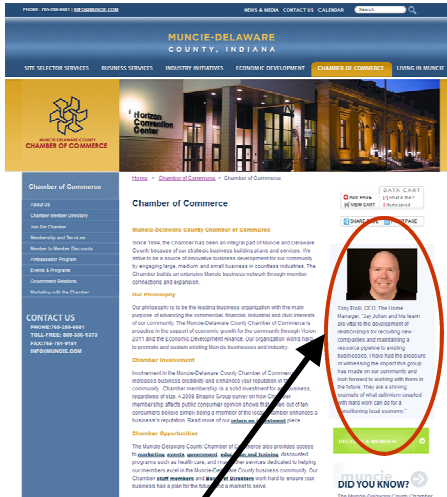

Primary Page Sidebar

Price: $1,500/year

Number Available: 1 per page
Graphic size: 204w x 128h px

Description: Advertising on your chosen section's landing, or primary, page is the premiere position on the website. You chose what image you wish to display, and what message you want to accompany the image. Your advertisement will link directly to your website.