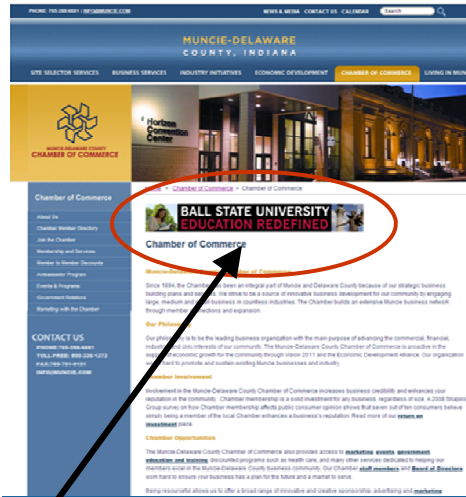

Primary Page Banner

Price: $1,500/year

Number Available: 1 per page
Banner size: 468w x 60h px

Description: This premium advertising opportunity provides optimal exposure to users accessing the Chamber's primary information pages. Your banner is positioned on one of the Chamber or Living in Muncie primary pages, and links directly to your website.